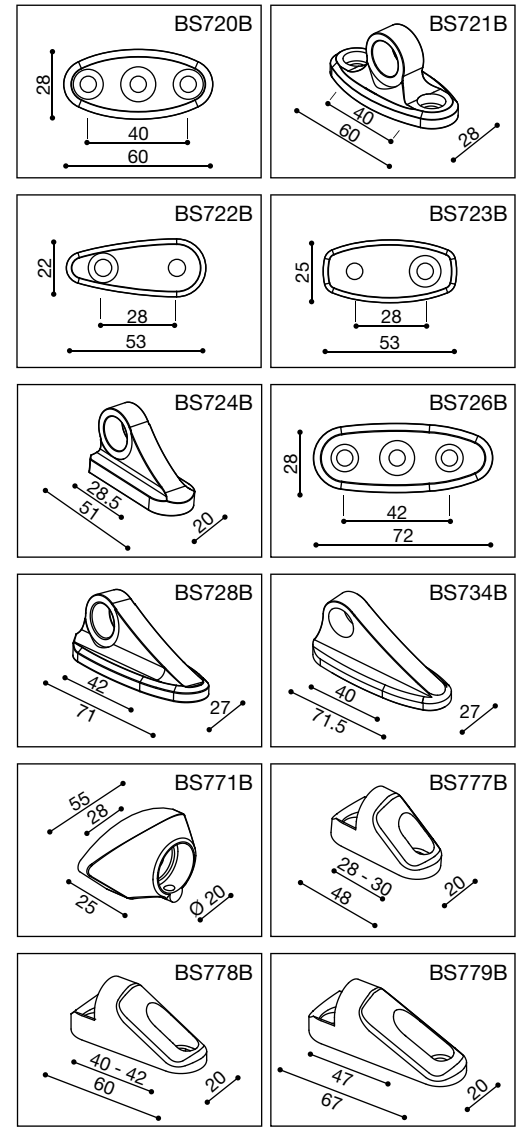

SPIEGEL ADAPTER MODELLE MIT FRONTVERKLEIDUNGEN						
MARKE	MODELL	JAHR	SPY-R BS185	SPY-0 BS186	CLASS RETRO BS144	REVERSE RETRO BS070
APRILIA®	RSV4	09 -	LP200B	LP200B	MA502 / MA506	MA502 / MA506
BMW®	S 1000 RR	10 -	LP321B	LP321B	LP321 + MA506	LP321 + MA506
DUCATI®	848 / 1098 / 1198	06 -	LP200B	LP200B	MA502 / MA506	MA502 / MA506
HONDA®	CBR 600 F	99 - 06	LP200B	LP200B	MA502 / MA506	MA502 / MA506
HONDA®	CBR 600 F	11 -	LP200B	LP200B	MA502 / MA506	MA502 / MA506
HONDA®	CBR 600 RR	03 - 08	LP200B	LP200B	MA502 / MA506	MA502 / MA506
HONDA®	CBR 600 RR	09 -	LP200B	LP200B	MA502 / MA506	MA502 / MA506
HONDA®	CBR 900 RR	02 - 04	LP200B	LP200B	MA502 / MA506	MA502 / MA506
HONDA®	CBR 1000 RR	04 - 07	LP200B	LP200B	MA502 / MA506	MA502 / MA506
HONDA®	CBR 1000 RR	08 -	LP200B	LP200B	MA502 / MA506	MA502 / MA506
HONDA	HORNET 600 S	02 - 04	LP200B	LP200B	MA502 / MA506	MA502 / MA506
HONDA®	VTR 1000 SP-1 / SP-2	00 - 06	LP200B	LP200B	MA502 / MA506	MA502 / MA506
KAWASAKI®	ER-6F	06 - 08	LP305B	LP305B	MA502 / MA506	MA502 / MA506
KAWASAKI®	NINJA 600 / 636 ZX-6R	00 - 02	LP305B	LP305B	MA502 / MA506	MA502 / MA506
KAWASAKI®	NINJA 600 / 636 ZX-6R	03 - 04	LP305B	LP305B	MA502 / MA506	MA502 / MA506
KAWASAKI®	NINJA 600 / 636 ZX-6R	05 - 08	LP305B	LP305B	MA502 / MA506	MA502 / MA506
KAWASAKI®	NINJA 600 ZX-6R	09 -	LP305B	LP305B	MA502 / MA506	MA502 / MA506
KAWASAKI®	NINJA 900 ZX-9R	98 - 05	LP305B	LP305B	MA502 / MA506	MA502 / MA506
KAWASAKI®	NINJA 1000 ZX-10R	04 - 07	LP305B	LP305B	MA502 / MA506	MA502 / MA506
KAWASAKI®	NINJA 1000 ZX-10R	10 -	LP305B	LP305B	MA502 / MA506	MA502 / MA506
MV AGUSTA®	F4 1000	10 -	LP200B	LP200B	MA502 / MA506	MA502 / MA506
SUZUKI®	GSF 600 S BANDIT	00 - 05	LP200B	LP200B	MA502 / MA506	MA502 / MA506
SUZUKI®	GSF 1200 S BANDIT	01 - 06	LP200B	LP200B	MA502 / MA506	MA502 / MA506
SUZUKI®	GSF 650 / 1250 S BANDIT	07 -	LP200B	LP200B	MA502 / MA506	MA502 / MA506
SUZUKI®	GSX F 650 / 1250 BANDIT	08 -	LP200B	LP200B	MA502 / MA506	MA502 / MA506
SUZUKI®	GSX FA 1250 BANDIT	10 -	LP200B	LP200B	MA502 / MA506	MA502 / MA506
SUZUKI®	GSX R 600	01 - 05	LP200B	LP200B	MA502 / MA506	MA502 / MA506
SUZUKI®	GSX R 600	06 - 10	LP200B	LP200B	MA502 / MA506	MA502 / MA506
SUZUKI®	GSX R 600	11 -	LP200B	LP200B	MA502 / MA506	MA502 / MA506
SUZUKI®	GSX R 750	99 - 05	LP200B	LP200B	MA502 / MA506	MA502 / MA506
SUZUKI®	GSX R 750	06 - 10	LP200B	LP200B	MA502 / MA506	MA502 / MA506
SUZUKI®	GSX R 750	11 -	LP200B	LP200B	MA502 / MA506	MA502 / MA506
SUZUKI®	GSX R 1000	00 - 04	LP200B	LP200B	MA502 / MA506	MA502 / MA506
SUZUKI®	GSX R 1000	05 - 08	LP200B	LP200B	MA502 / MA506	MA502 / MA506
SUZUKI®	GSX R 1000	09 -	LP200B	LP200B	MA502 / MA506	MA502 / MA506
SUZUKI®	SV 650 S	03 -	LP200B	LP200B	MA502 / MA506	MA502 / MA506
SUZUKI®	SV 1000 S	03 - 06	LP200B	LP200B	MA502 / MA506	MA502 / MA506
TRIUMPH®	DAYTONA 675	06 - 08	LP200B	LP200B	MA502 / MA506	MA502 / MA506
TRIUMPH®	DAYTONA 675	09 -	LP200B	LP200B	MA502 / MA506	MA502 / MA506
YAMAHA®	FZ1 FAZER	06 -	LP300B	LP300B	MA502 / MA506	MA502 / MA506
YAMAHA®	FZ6 FAZER	04 - 08	LP300B	LP300B	MA502 / MA506	MA502 / MA506
YAMAHA®	YZF R1	00 - 01	INCLUSI	INCLUSI	MA502 / MA506	MA502 / MA506
YAMAHA®	YZF R1	02 - 08	INCLUSI	INCLUSI	MA502 / MA506	MA502 / MA506
YAMAHA®	YZF R1	09 -	INCLUSI	INCLUSI	MA502 / MA506	MA502 / MA506
YAMAHA®	YZF R6	99 - 02	LP200B	LP200B	MA502 / MA506	MA502 / MA506
YAMAHA®	YZF R6	03 - 07	INCLUSI	INCLUSI	MA502 / MA506	MA502 / MA506
YAMAHA®	YZF R6	08 -	INCLUSI	INCLUSI	MA502 / MA506	MA502 / MA506

PREIS SPIEGEL-ADAPTER	
	€
BS720B	16,00
BS721B	16,00
BS722B	16,00
BS723B	16,00
BS724B	16,00
BS726B	16,00
BS728B	16,00
BS734B	16,00
BS735B	16,00
BS771B	39,00
BS772B	16,00
BS777B	16,00
BS778B	16,00
BS779B	16,00
BS785B	16,00
BS788B	16,00